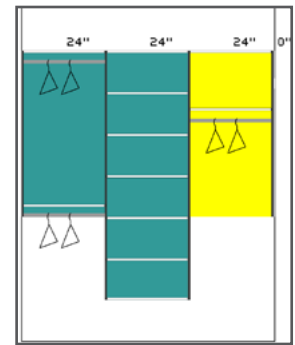

| | freedomRail | Easy Track |
|--|-------------|--------------|
| Uninterrupted Hanger Movement | x | |
| Perfect For Any Area of The Home | x | |
| Number of Colors/Finishes | 8 | 3 |
| Weight Capacity – Per Linear Foot | 1200/8' | *1200/per 8' |
| Only Need One Anchor for Any Type of Installation | x | |
| Full Extension Glides on Drawers and Glides | x | |
| No Cutting Needed to Have a Custom Design | x | |
| No Need To Sell in Kits With Useless or Extra Components | x | |
| Online Design Support With Controlled Choices for Every Area of the Home | x | |
| Offers More Customization | x | |
| Reveal Slide Out Components | x | |
| Made in USA | x | |

**Must be installed into studs to meet this weight capacity*

CLOSETS LAS VEGAS

48" Reach in

- White
- Double Hang and Long Hang

freedomRail

\$238.49

Easy Track

\$265.92

72" Reach In

- Chocolate Pear
- Double Hang and Long Hang

\$448.04

\$444.91

96" Reach in

- Chocolate Pear
- Double Hang and Long Hang

\$404.90

\$442.89