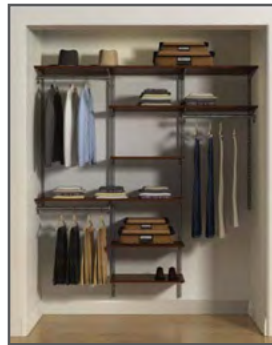

**Must be installed into studs to meet this weight capacity*

CLOSETS LAS VEGAS

48" Reach in

- White
- Double Hang and Long Hang

freedomRail

\$238.49

Easy Track

\$265.92

72" Reach In

- Chocolate Pear
- Double Hang and Long Hang

\$448.04

\$444.91

96" Reach in

- Chocolate Pear
- Double Hang and Long Hang

\$404.90

\$442.89