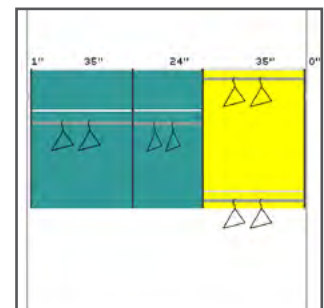

**Must be installed into studs to meet this weight capacity*

CLOSETS LAS VEGAS

48" Reach in

- White
- Double Hang and Long Hang

freedomRail

\$238.49

Easy Track

\$265.92

72" Reach In

- Chocolate Pear
- Double Hang and Long Hang

\$448.04

\$444.91

96" Reach in

- Chocolate Pear
- Double Hang and Long Hang

\$404.90

\$442.89