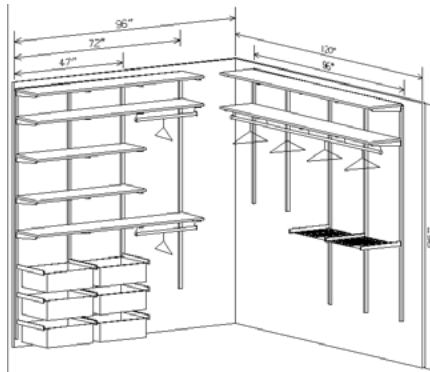

CLOSETS LAS VEGAS

When comparing similar design layouts, number of components, number of shelves, drawers, doors and baskets, freedomRail is more economical and superior than elfa because of freedomRail's strength and system flexibility. The following elfa image is from containerstore.com.

freedomRail

8 x 10' Walk-in

$1,522.49
save $1540.03