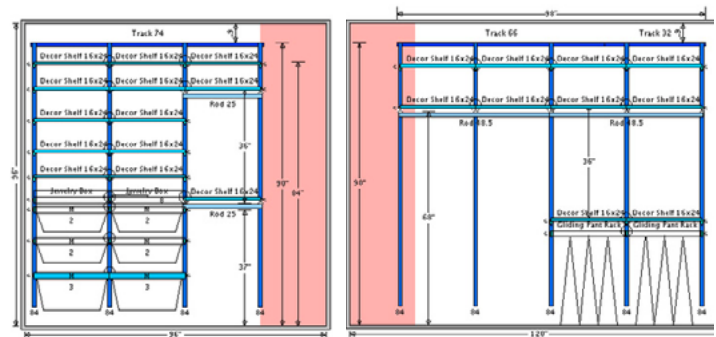

*The Patented Open Slide design of our Rod Clip allows for full uninterrupted use of the clothes rod, elfa's Rod Clip interferes with clothes hangers on both ends of the Rod.

**Without cutting any item, you will never have more than 3" of wasted space, with elfa's system you can have up to 6" of wasted space.

CLOSETS LAS VEGAS

When comparing similar design layouts, number of components, number of shelves, drawers, doors and baskets, freedomRail is more economical and superior than elfa because of freedomRail's strength and system flexibility. The following elfa image is from containerstore.com.

freedomRail

8 x 10' Walk-in

\$1,522.49
save \$1540.03

elfa

8 x 10' Walk-in

\$3,062.52

Kit #10048534